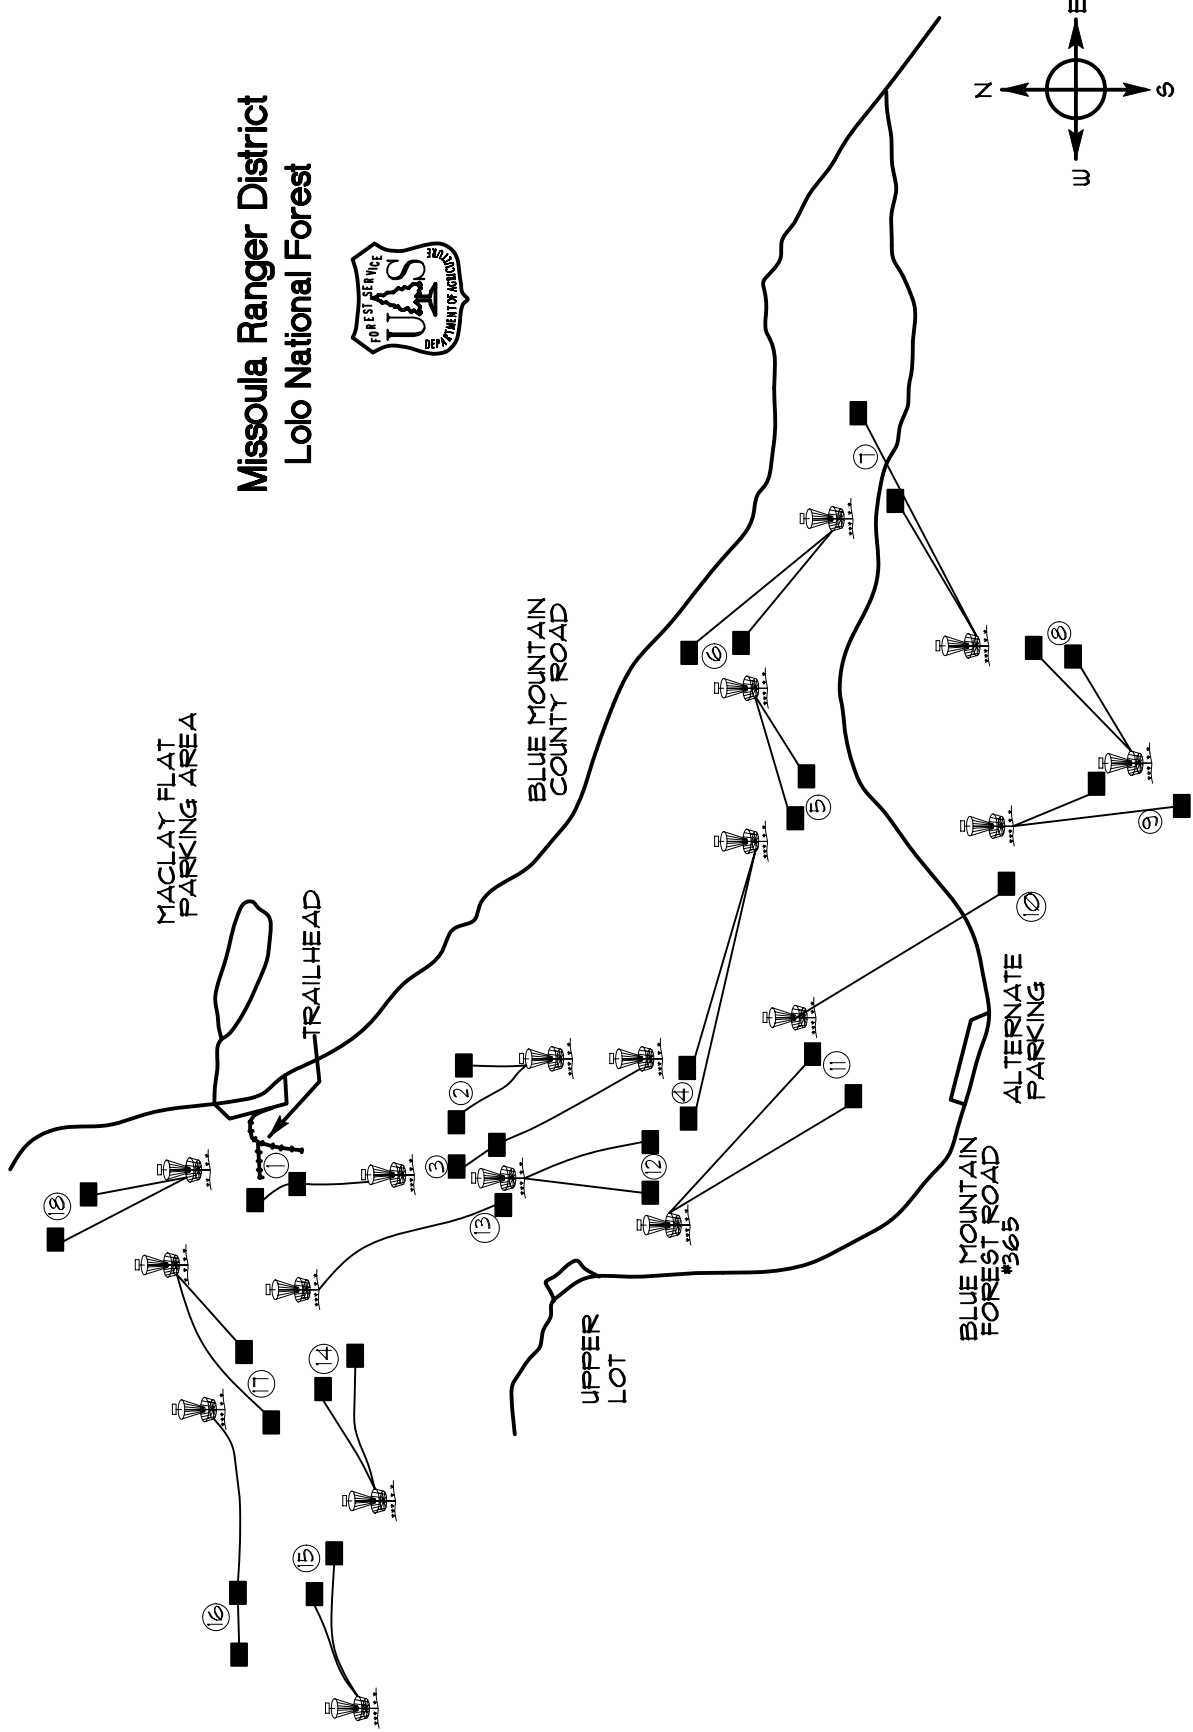

BLUE MOUNTAIN DISC GOLF COURSE

WHITE	1	2	3	4	5	6	7	8	9	10	11	12	13	14	15	16	17	18	TOTAL/9HOLE
DISTANCE	195 FT	165 FT	342 FT	543 FT	243 FT	288 FT	500 FT	201 FT	204 FT	567 FT	447 FT	213 FT	490 FT	234 FT	198 FT	432 FT	261 FT	207 FT	TOTAL/9HOLE
BLUE	1	2	3	4	5	6	7	8	9	10	11	12	13	14	15	16	17	18	TOTAL/9HOLE
DISTANCE	324 FT	225 FT	390 FT	630 FT	315 FT	444 FT	414 FT	276 FT	342 FT	567 FT	468 FT	252 FT	480 FT	345 FT	273 FT	516 FT	333 FT	336 FT	TOTAL/9HOLE

From I-90 take exit 101 (Reserve St) and head south on highway 93. Stay on 93 all the way through Missoula and take a right (go west) on Blue Mountain Rd about a mile after the second Walmart. Follow Blue Mountain Rd for about 2 1/2 miles until you get to MacClay Flats parking lot. Hole # 1 is at the top of the hill across the road from MacClay Flats parking lot.