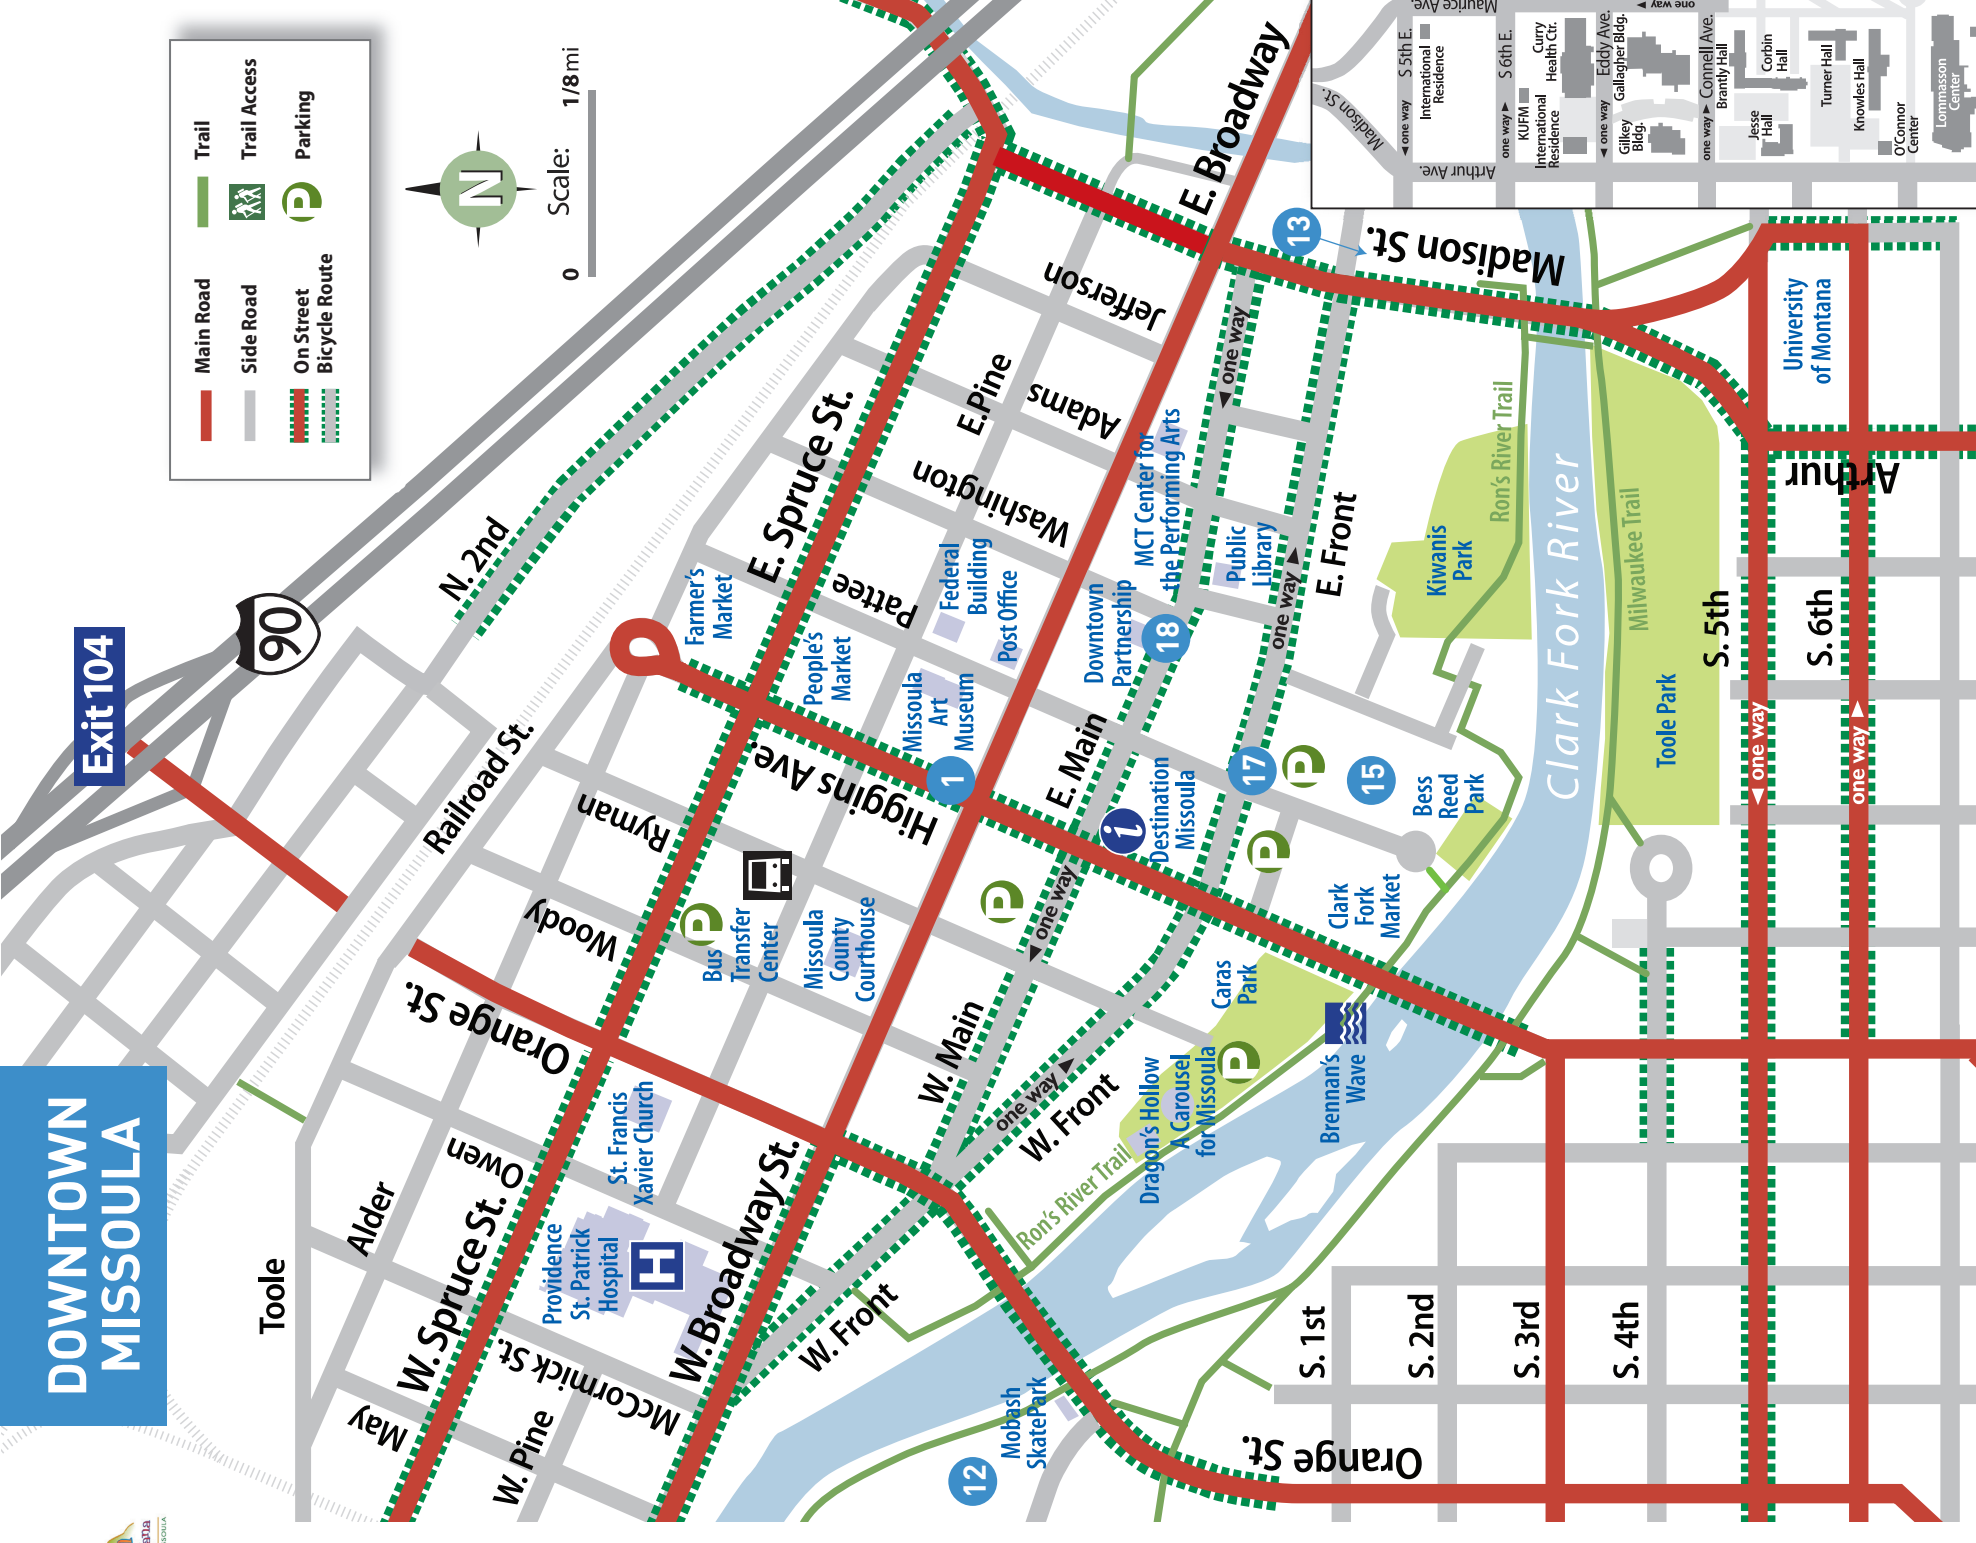

YOUR TOP 5

- 1.
- 2.
- 3.
- 4.
- 5.

- Visit Destination Missoula at 101 East Main**
- 6** **Good Food Store**
1600 S. 3rd St. W.
(406) 541-3663
goodfoodstore.com
 - 7** **Hilton Garden Inn/Blue Canyon**
3720 N. Reserve St.
(406) 532-5300
hiltongardeninn3.hilton.com
 - 8** **Jim & Mary's RV PARK**
9800 Hwy. 93 N.
(406) 549-4416
jimandmarys.com
 - 9** **Quality Inn & Suites**
4545 N. Reserve St.
(406) 542-0888
qualityinn.com
 - 10** **Sleep Inn - Missoula**
3425 Dore Ln.
(406) 543-5883
sleepinn.com
 - 11** **Southgate Mall**
2901 Brooks St.
(406) 721-5140
shopsouthgate.com

DOWNTOWN MISSOULA

Legend:

- Main Road
- Side Road
- On-Street
- Bicycle Route
- Trail
- Trail Access
- Parking

Scale: 1/8 mi

12 **Currents Waterparks/ Fort Missoula Regional Park/ Splash Montana**
600 Cregg Ln.
(Currents Waterparks) (406) 721-PARK (7275)
(Fort Missoula) South Ave. at 33rd Ave.
(406) 721-PARK (7275)
3001 Bancroft St.
(Splash Montana) (406) 721-PARK (7275)
missoulaparks.org

20 **Travelers' Rest State Park**
6717 Hwy. 12 W.
Lolo, MT 59847
(406) 273-4253
travellersrest.org
*see area map

WESTERN MONTANA MONTANA AREA

Scale: 10 20 miles

Map Area

*Mileages noted are distances from Missoula