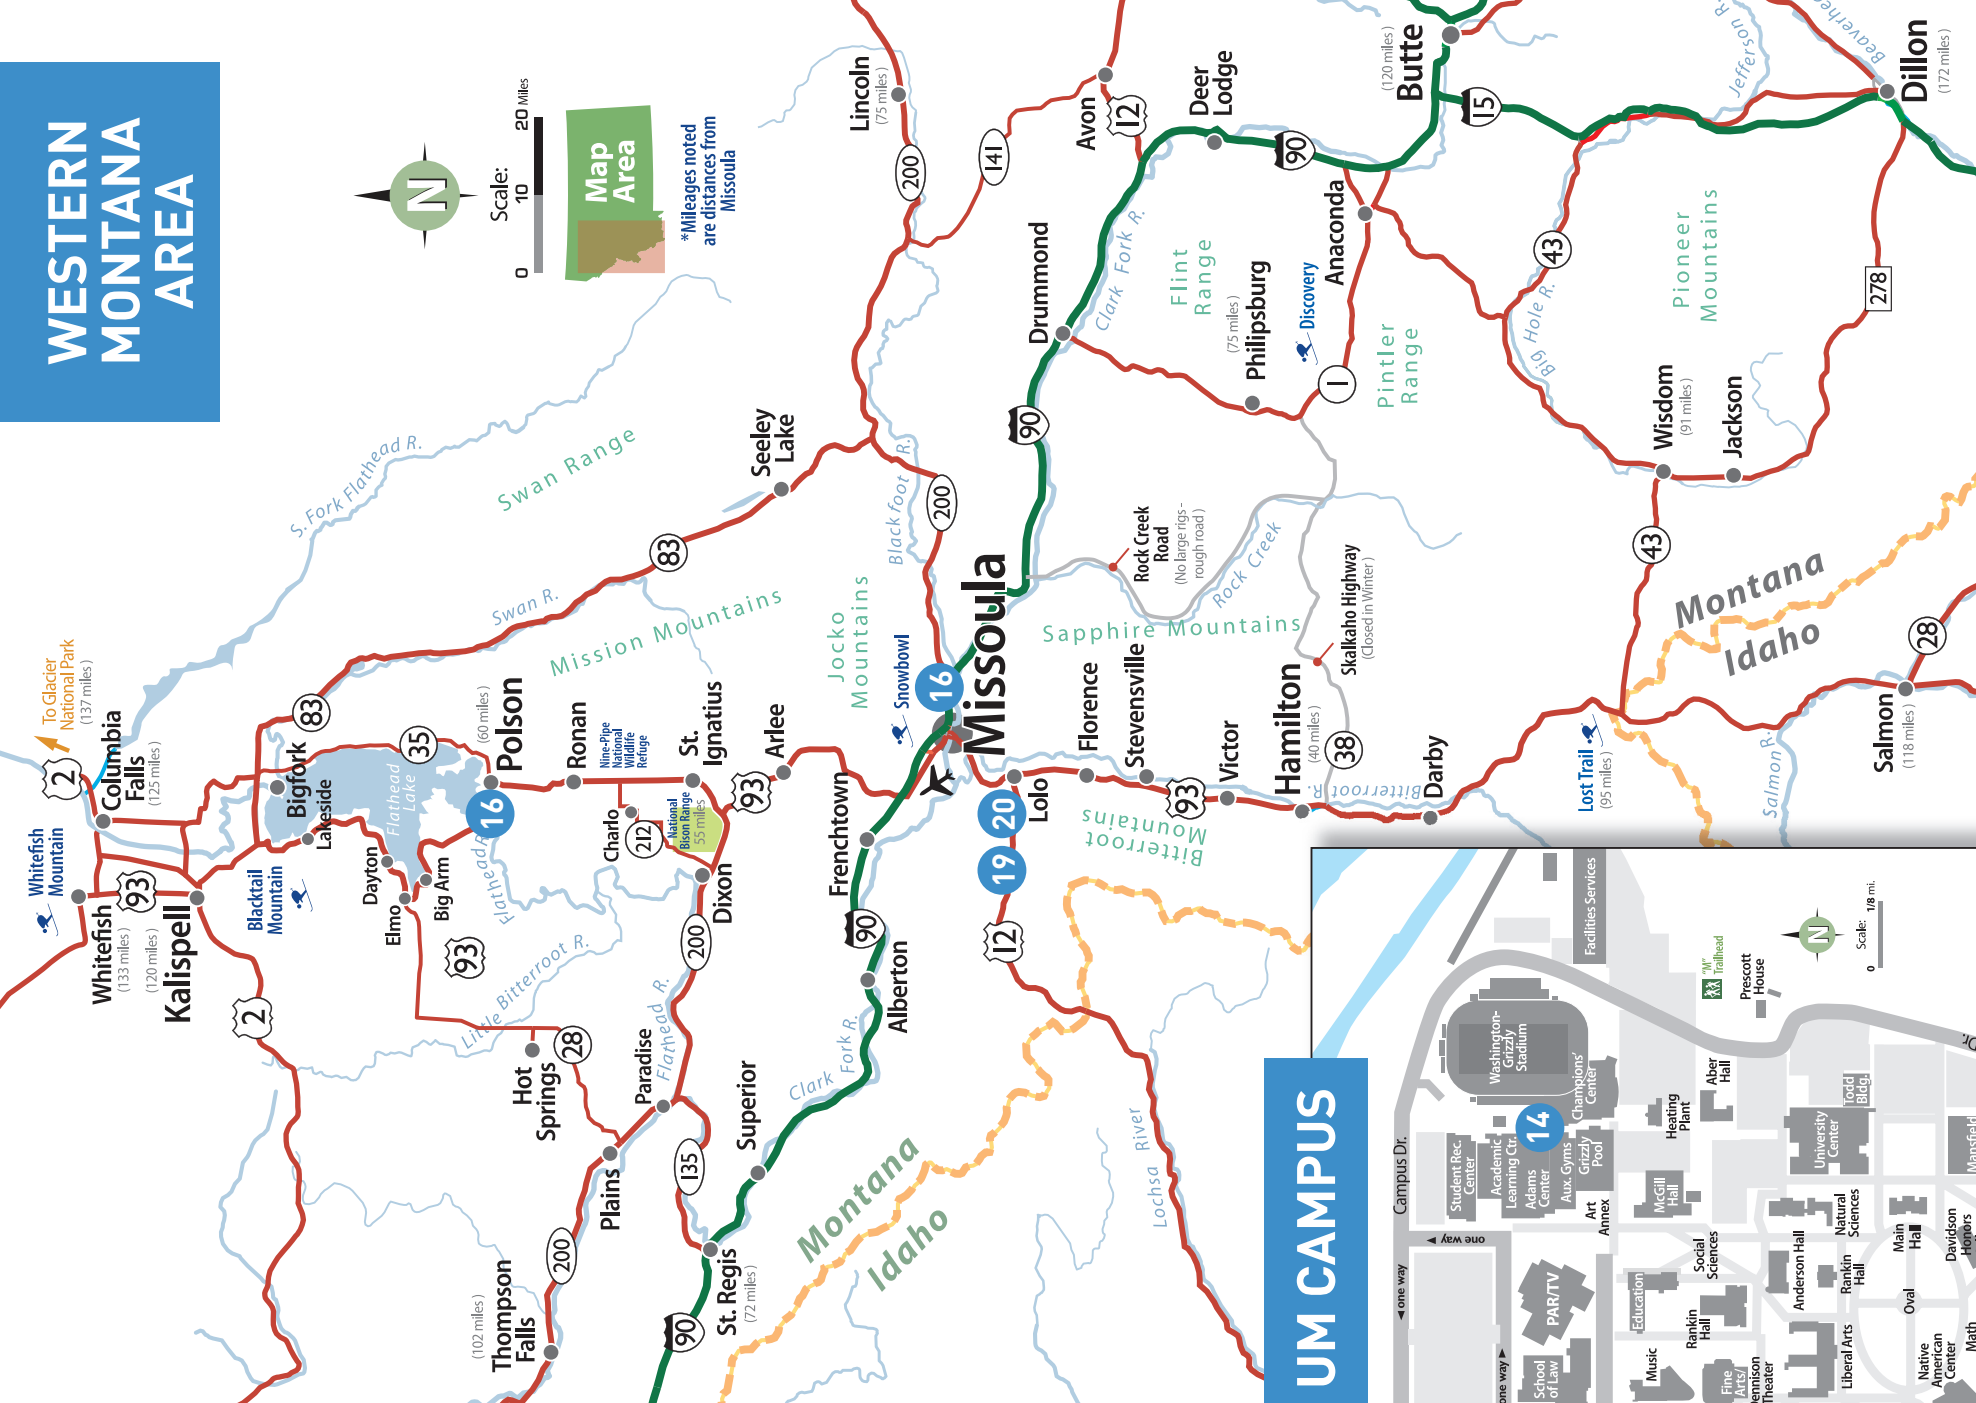

YOUR TOP 5

- 1.
- 2.
- 3.
- 4.
- 5.

- Visit Destination Missoula at 101 East Main**
- 6** **Good Food Store**
1600 S. 3rd St. W.
(406) 541-3663
goodfoodstore.com
 - 7** **Hilton Garden Inn/Blue Canyon**
3720 N. Reserve St.
(406) 532-5300
hiltongardeninn3.hilton.com
 - 8** **Jim & Mary's RV PARK**
9800 Hwy. 93 N.
(406) 549-4416
jimandmarys.com
 - 9** **Quality Inn & Suites**
4545 N. Reserve St.
(406) 542-0888
qualityinn.com
 - 10** **Sleep Inn - Missoula**
3425 Dore Ln.
(406) 543-5883
sleepinn.com
 - 11** **Southgate Mall**
2901 Brooks St.
(406) 721-5140
shopsouthgate.com

17 **Market on Front**
201 E. Front St.
(406) 541-0246
marketonfront.com

18 **Downtown Missoula Partnership**
218 E. Main St. Ste. C
(406) 543-4238
missouladowntown.com

19 **Square Dance Center & Campground**
9955 Hwy. 12 W.
Lolo, MT 59847
(406) 273-4253
travellersrest.org
*see area map

20 **Travelers' Rest State Park**
6717 Hwy. 12 W.
Lolo, MT 59847
(406) 273-4253
travellersrest.org
*see area map

WESTERN MONTANA MONTANA AREA

Scale: 10 20 miles

Map Area

*Mileages noted are distances from Missoula