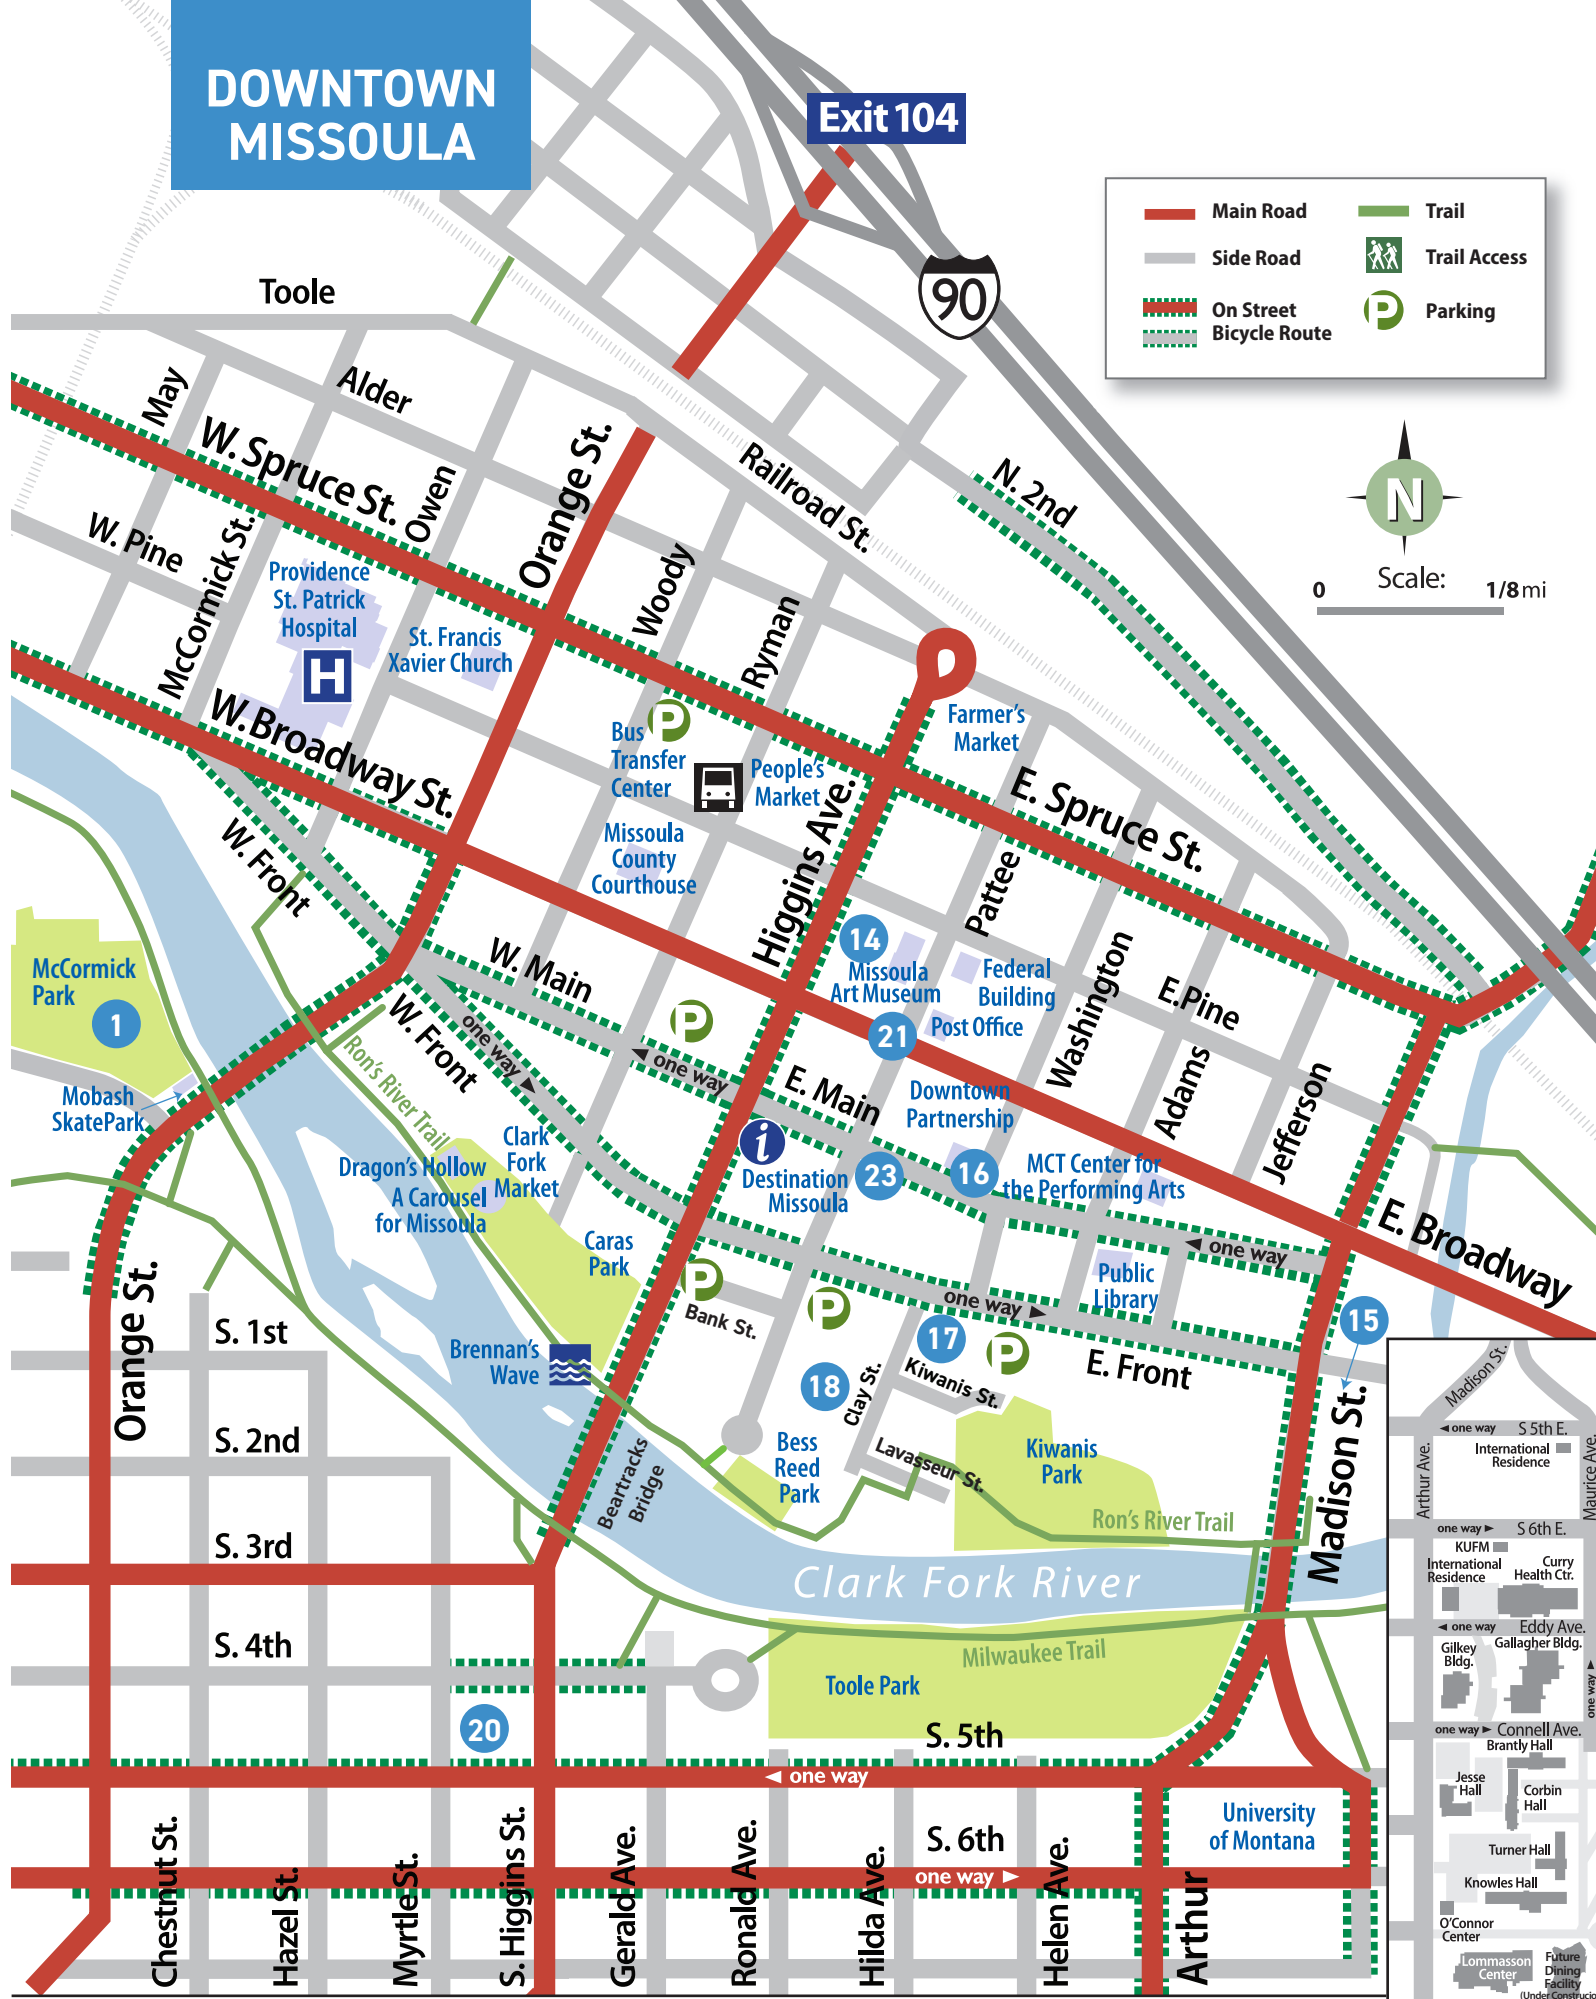

DOWNTOWN MISSOULA

WESTERN MONTANA AREA

13 Arts Missoula
406.541.0860
artsmissoula.org
*No physical address.

14 Berkshire Hathaway HomeServices Montana Properties
1020 South Ave. W.
314 N. Higgins Ave.
406.721.4141
bhhsmt.com
*Also see Missoula Area Map.

15 DoubleTree by Hilton Missoula-Edgewater/FINN
100 Madison St.
406.728.3100
missoulaedgewater.doubletree.com

16 Downtown Missoula Partnership
218 E. Main St. Ste. C
406.543.4238
missouladowntown.com

17 Ducrey Chocolate Maker & Café
311 E. Front St.
406.281.7396
ducreychocolate.com

18 Holiday Inn Downtown
200 S. Pattee St.
406.721.8550
holidayinn.com/missouladwtn

19 Jim & Mary's RV Park
9800 Hwy. 93 N.
406.549.4416
jimandmarys.com
*Also see Missoula Area Map.

20 KettleHouse Brewing Co.
602 Myrtle St. • 406.830.3163
605 Cold Smoke Ave. • Bonner, MT
406.728.1660
kettlehouse.com

Main Road	Trail
Side Road	Trail Access
On Street Bicycle Route	Parking

Scale: 1/8 mi