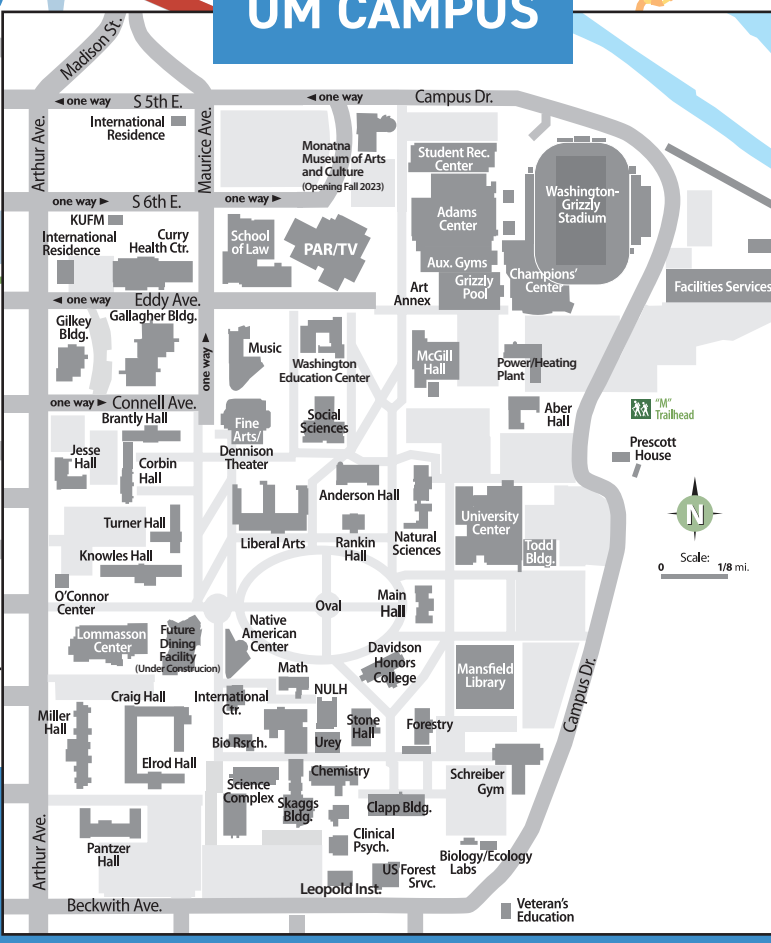

15 DoubleTree by Hilton Missoula-Edgewater/FINN
100 Madison St.
406.728.3100
missoulaedgewater.doubletree.com

16 Downtown Missoula Partnership
218 E. Main St. Ste. C
406.543.4238
missouladowntown.com

17 Ducrey Chocolate Maker & Café
311 E. Front St.
406.281.7396
ducreychocolate.com

18 Holiday Inn Downtown
200 S. Pattee St.
406.721.8550
holidayinn.com/missouladwtn

19 Jim & Mary's RV Park
9800 Hwy. 93 N.
406.549.4416
jimandmarys.com
*Also see Missoula Area Map.

20 KettleHouse Brewing Co.
602 Myrtle St. • 406.830.3163
605 Cold Smoke Ave. • Bonner, MT
406.728.1660
kettlehouse.com

Main Road	Trail
Side Road	Trail Access
On Street Bicycle Route	Parking

Scale: 1/8 mi

Scale: 10 20 Miles

Map Area

*Mileages noted are distances from Missoula

UM CAMPUS

Scale: 1/8 mi

destinationmissoula.org
800.526.3465
f t i n s t r

DESTINATION
Missoula
MONTANA

21 Lake Missoula Tea Company
136 E. Broadway St.
406.926.1038
lakemissoulateacompany.com

22 Travelers' Rest State Park
6717 Hwy. 12 W. • Lolo, MT
406.273.4253
travelersrest.org