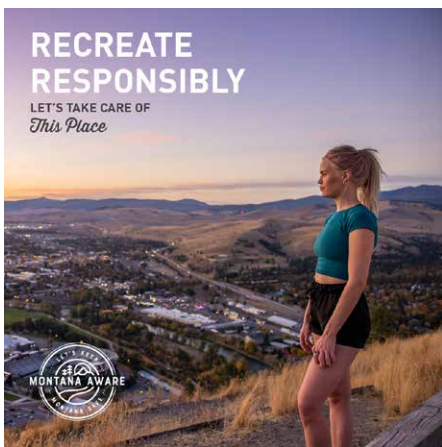

SOCIAL MEDIA COPY: FALL

1. Missoula puts on a show every year as the leaves change colors, making our outdoor adventures even more vibrant. Just remember to recreate responsibly this fall by staying on designated trails, leaving no trace and respecting those around you. Learn more at destinationmissoula.org/recreateresponsibly.
2. The leaves are changing, and the smell of seasonal brews and food fills the air! Just remember to recreate responsibly as you enjoy fall in Missoula. Learn more at destinationmissoula.org/recreateresponsibly.
3. Join us in recreating responsibly this fall and do your part to keep Missoula and the surrounding wilderness healthy and happy. Learn more at destinationmissoula.org/recreateresponsibly.
4. There's nothing quite like fall in Missoula. Stay safe and have fun all season long by recreating responsibly—learn more at destinationmissoula.org/recreateresponsibly.

SOCIAL IMAGES