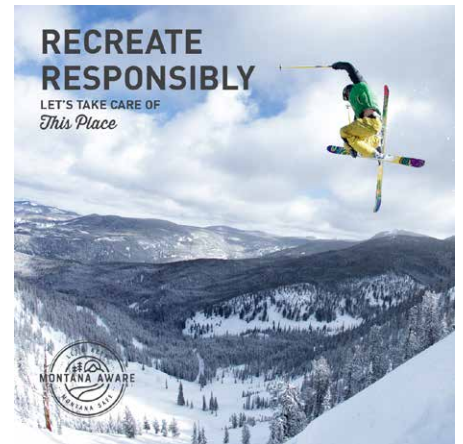

SOCIAL MEDIA COPY: WINTER

1. Remember to recreate responsibly, stay safe and (most importantly) have fun as you explore Missoula this winter. Learn more at destinationmissoula.org/recreateresponsibly.
2. Missoula is a winter wonderland where folks can ski, sled, snowshoe and more all season long. Just remember to recreate responsibly and stay up to date on current weather and conditions. Learn more at destinationmissoula.org/recreateresponsibly.
3. Whether you're hitting the slopes or going for a tranquil walk in the woods, remember to recreate responsibly as you explore Missoula this winter. Learn more at destinationmissoula.org/recreateresponsibly.
4. Stay safe this winter by recreating responsibly! That means leaving no trace, staying up to date on current conditions, and following the best safety practices for every snow sport. Learn more at destinationmissoula.org/recreateresponsibly.

SOCIAL IMAGES