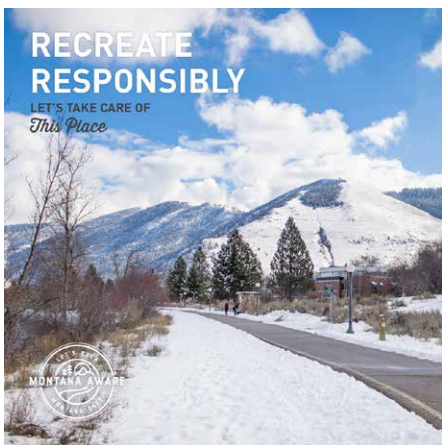

SOCIAL MEDIA COPY: WINTER

1. Remember to recreate responsibly, stay safe and (most importantly) have fun as you explore Missoula this winter. Learn more at destinationmissoula.org/recreateresponsibly.
2. Missoula is a winter wonderland where folks can ski, sled, snowshoe and more all season long. Just remember to recreate responsibly and stay up to date on current weather and conditions. Learn more at destinationmissoula.org/recreateresponsibly.
3. Whether you're hitting the slopes or going for a tranquil walk in the woods, remember to recreate responsibly as you explore Missoula this winter. Learn more at destinationmissoula.org/recreateresponsibly.
4. Stay safe this winter by recreating responsibly! That means leaving no trace, staying up to date on current conditions, and following the best safety practices for every snow sport. Learn more at destinationmissoula.org/recreateresponsibly.

SOCIAL IMAGES