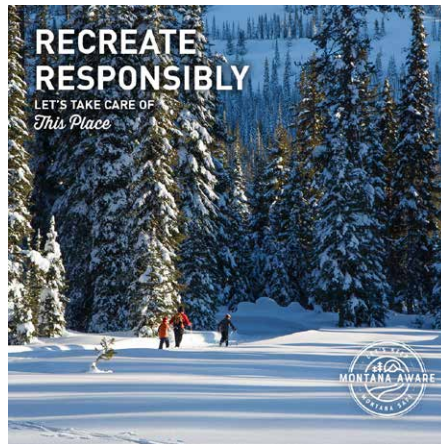

SOCIAL MEDIA COPY: WINTER

1. Remember to recreate responsibly, stay safe and (most importantly) have fun as you explore Missoula this winter. Learn more at destinationmissoula.org/recreateresponsibly.
2. Missoula is a winter wonderland where folks can ski, sled, snowshoe and more all season long. Just remember to recreate responsibly and stay up to date on current weather and conditions. Learn more at destinationmissoula.org/recreateresponsibly.
3. Whether you're hitting the slopes or going for a tranquil walk in the woods, remember to recreate responsibly as you explore Missoula this winter. Learn more at destinationmissoula.org/recreateresponsibly.
4. Stay safe this winter by recreating responsibly! That means leaving no trace, staying up to date on current conditions, and following the best safety practices for every snow sport. Learn more at destinationmissoula.org/recreateresponsibly.

SOCIAL IMAGES