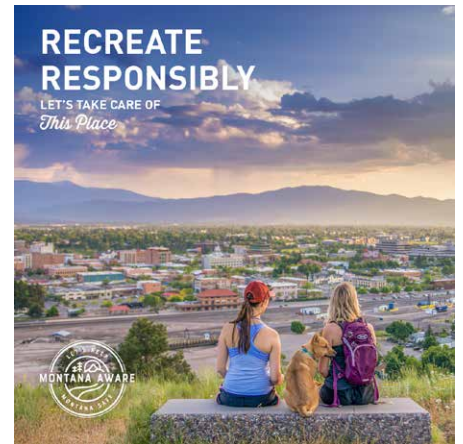

HASHTAGS

#RecreateResponsibly
#MontanaAware
#ProtectThisPlace

SOCIAL MEDIA IMAGES

<https://www.dropbox.com/sh/51rtfqcs56lw7ay/AACHLDf10hKDIqzn-8nuEuQNa?dl=0>

SOCIAL MEDIA COPY: GENERAL

1. Let's protect this place and keep Missoula beautiful, sustainable and accessible for generations to come. Learn more at destinationmissoula.org/recreateresponsibly.
2. Whether you're on a weekend getaway or you call Missoula home, remember to recreate responsibly as you explore this magical mountain town. Learn more at destinationmissoula.org/recreateresponsibly.
3. Recreate responsibly and help us protect this place by leaving no trace, staying on designated trails, following local safety guidelines and respecting those around you. Learn more at destinationmissoula.org/recreateresponsibly.
4. Help us protect this place by staying safe and recreating responsibly as you explore all that Missoula has to offer, indoors and out. Learn more at destinationmissoula.org/recreateresponsibly.

SOCIAL IMAGES

SOCIAL MEDIA COPY: FALL

1. Missoula puts on a show every year as the leaves change colors, making our outdoor adventures even more vibrant. Just remember to recreate responsibly this fall by staying on designated trails, leaving no trace and respecting those around you. Learn more at destinationmissoula.org/recreateresponsibly.
2. The leaves are changing, and the smell of seasonal brews and food fills the air! Just remember to recreate responsibly as you enjoy fall in Missoula. Learn more at destinationmissoula.org/recreateresponsibly.
3. Join us in recreating responsibly this fall and do your part to keep Missoula and the surrounding wilderness healthy and happy. Learn more at destinationmissoula.org/recreateresponsibly.
4. There's nothing quite like fall in Missoula. Stay safe and have fun all season long by recreating responsibly—learn more at destinationmissoula.org/recreateresponsibly.