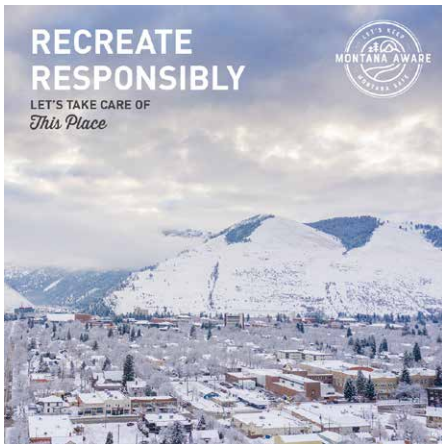

SOCIAL MEDIA COPY: WINTER

1. Remember to recreate responsibly, stay safe and (most importantly) have fun as you explore Missoula this winter. Learn more at destinationmissoula.org/recreateresponsibly.
2. Missoula is a winter wonderland where folks can ski, sled, snowshoe and more all season long. Just remember to recreate responsibly and stay up to date on current weather and conditions. Learn more at destinationmissoula.org/recreateresponsibly.
3. Whether you're hitting the slopes or going for a tranquil walk in the woods, remember to recreate responsibly as you explore Missoula this winter. Learn more at destinationmissoula.org/recreateresponsibly.
4. Stay safe this winter by recreating responsibly! That means leaving no trace, staying up to date on current conditions, and following the best safety practices for every snow sport. Learn more at destinationmissoula.org/recreateresponsibly.

SOCIAL IMAGES