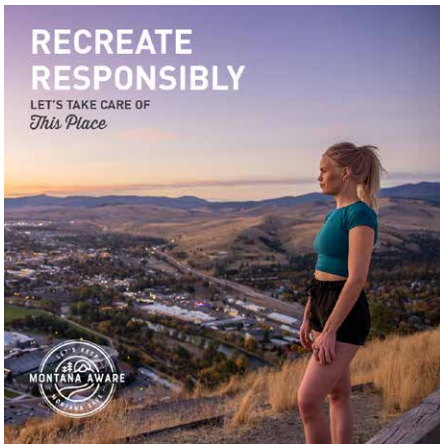

HASHTAGS

#RecreateResponsibly
#MontanaAware
#ProtectThisPlace

SOCIAL MEDIA IMAGES

<https://www.dropbox.com/sh/51rtfqcs56lw7ay/AACHLDf10hKDIqzn-8nuEuQNa?dl=0>

SOCIAL MEDIA COPY: GENERAL

1. Let's protect this place and keep Missoula beautiful, sustainable and accessible for generations to come. Learn more at destinationmissoula.org/recreateresponsibly.
2. Whether you're on a weekend getaway or you call Missoula home, remember to recreate responsibly as you explore this magical mountain town. Learn more at destinationmissoula.org/recreateresponsibly.
3. Recreate responsibly and help us protect this place by leaving no trace, staying on designated trails, following local safety guidelines and respecting those around you. Learn more at destinationmissoula.org/recreateresponsibly.
4. Help us protect this place by staying safe and recreating responsibly as you explore all that Missoula has to offer, indoors and out. Learn more at destinationmissoula.org/recreateresponsibly.

SOCIAL IMAGES

SOCIAL MEDIA COPY: FALL

1. Missoula puts on a show every year as the leaves change colors, making our outdoor adventures even more vibrant. Just remember to recreate responsibly this fall by staying on designated trails, leaving no trace and respecting those around you. Learn more at destinationmissoula.org/recreateresponsibly.
2. The leaves are changing, and the smell of seasonal brews and food fills the air! Just remember to recreate responsibly as you enjoy fall in Missoula. Learn more at destinationmissoula.org/recreateresponsibly.
3. Join us in recreating responsibly this fall and do your part to keep Missoula and the surrounding wilderness healthy and happy. Learn more at destinationmissoula.org/recreateresponsibly.
4. There's nothing quite like fall in Missoula. Stay safe and have fun all season long by recreating responsibly—learn more at destinationmissoula.org/recreateresponsibly.